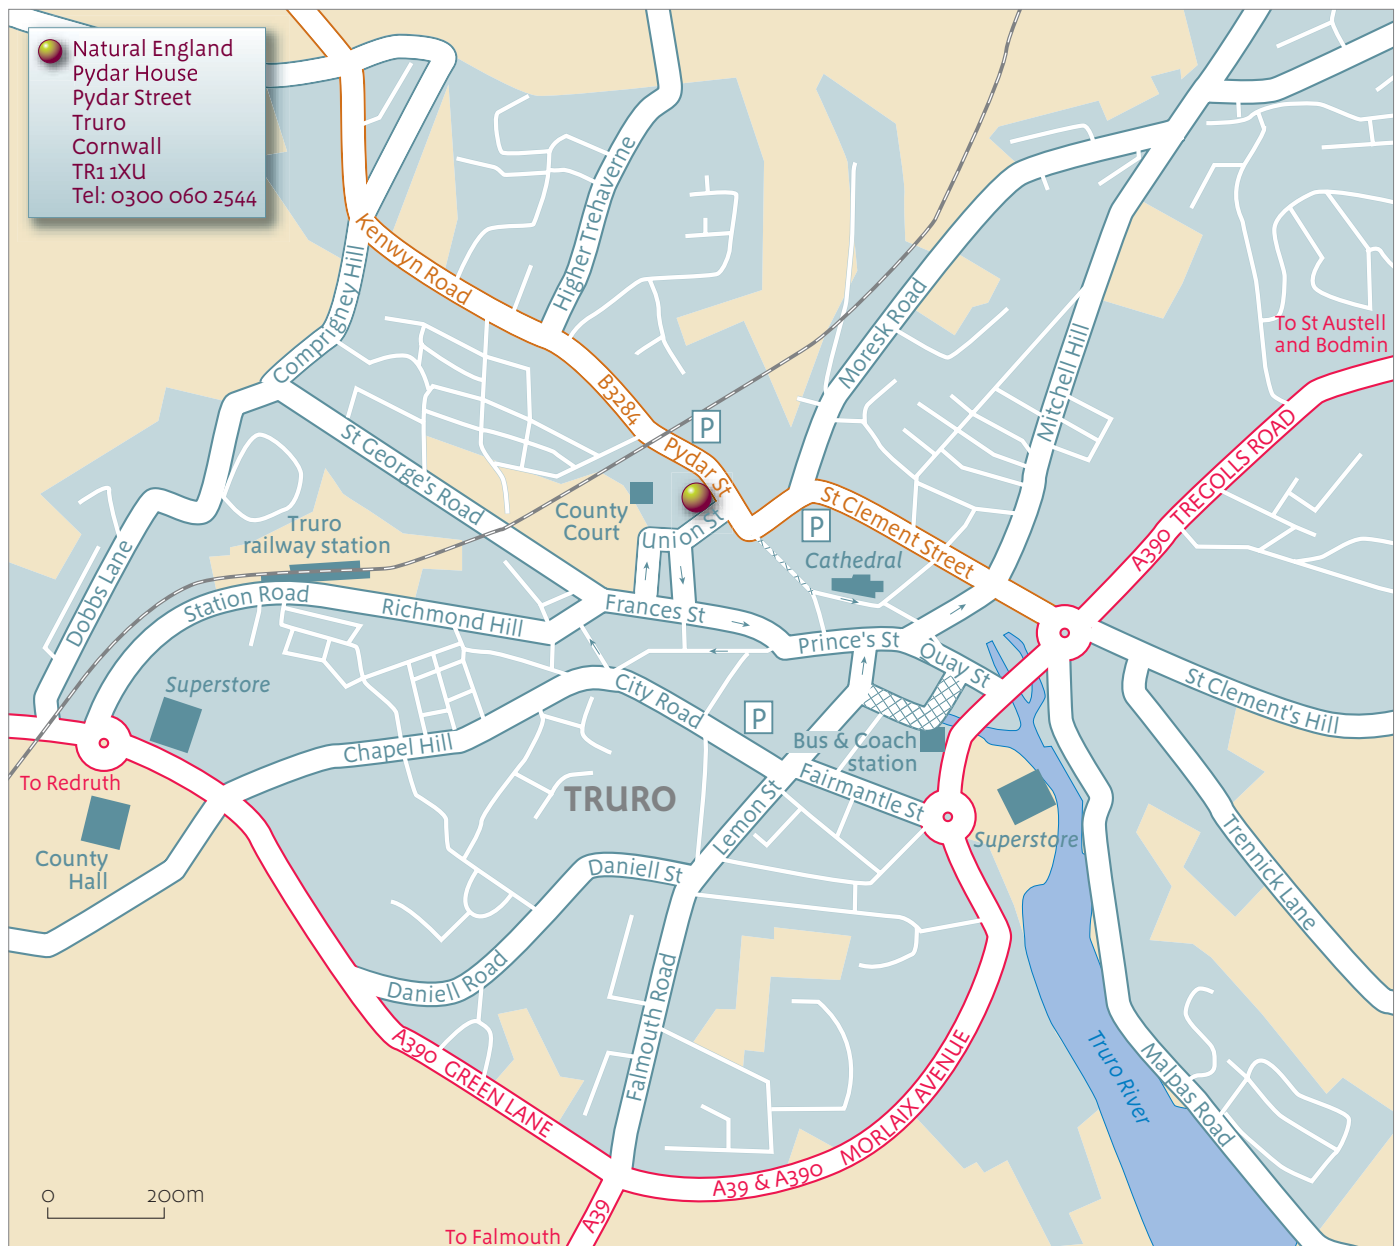

HOW TO GET TO US

By public transport

From the railway station it's approximately a 25min walk to the office.
To walk from the bus station will take approximately 20mins.

By car

There is limited car parking available on site. Please use the pay and display Viaduct car park opposite the office.

Disabled access

There is disabled access in to the building and lifts to all floors.

TRURO OFFICE

Natural England
Pydar House
Pydar Street
Truro
Cornwall
TR1 1XU
Tel: 0300 060 2544

0 200m

car park
one-way
pedestrian access

To help plan your journey, you may find this website useful:

www.transportdirect.info

Based upon Ordnance Survey material on behalf of HMSO.
© Crown copyright and database right 2010. All rights reserved.
Natural England OS licence number 100022021