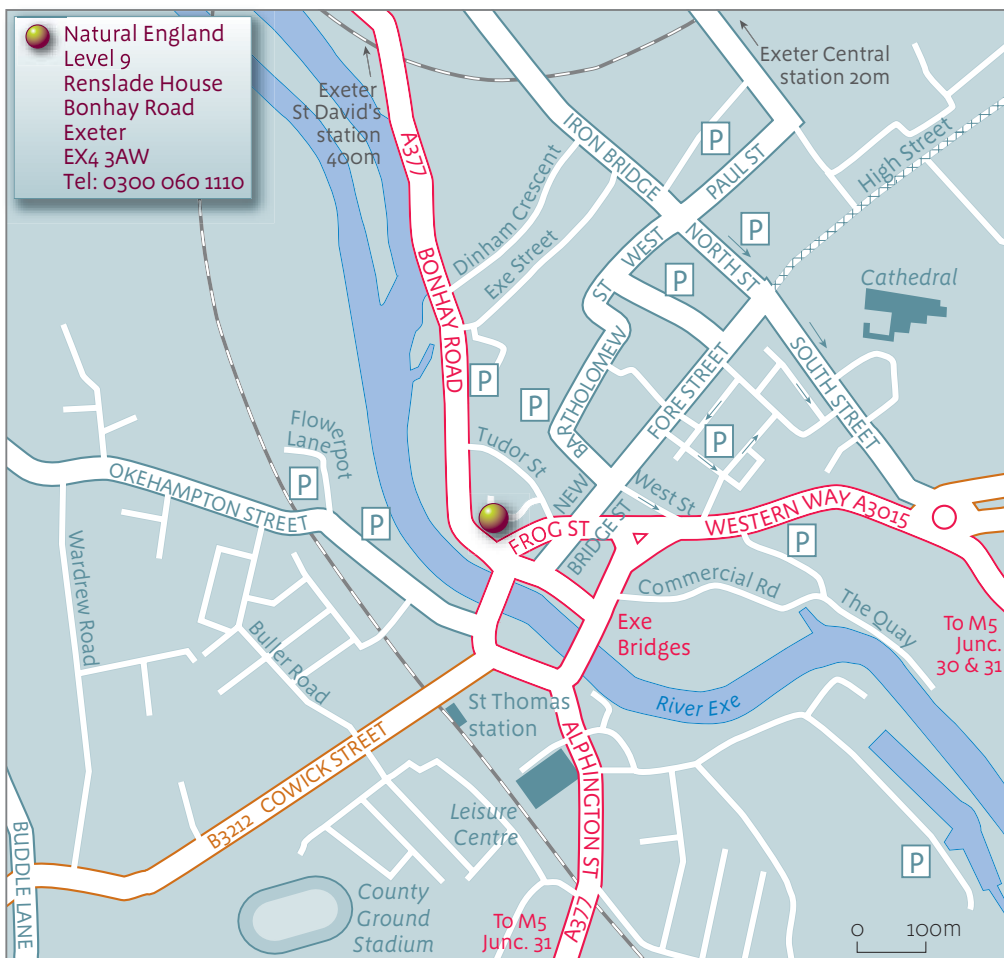

P&R Park & Ride

Natural England
Level 9
Renslade House
Bonhay Road
Exeter
EX4 3AW
Tel: 0300 060 1110

parking
one-way
pedestrian access

© Crown copyright and database right 2010.
Natural England OS licence no. 100022021

To help plan your journey, you may find this website useful:
www.transportdirect.info

RENSLADE HOUSE EXETER OFFICE

HOW TO GET TO US

By Public transport

Walking from the railway stations, it is 10 minutes from St David's, 10 minutes from Central, and 3 minutes from St Thomas. Bus routes D,E,F & G from High Street to Exe Bridges. Two Park & Ride sites - see map.

By car

Limited 2 hour visitor parking available. Pay & Display car parks as shown on the map.

Cycling

There are many cycle routes around Exeter. The website shown gives further information.

Disabled access

Yes